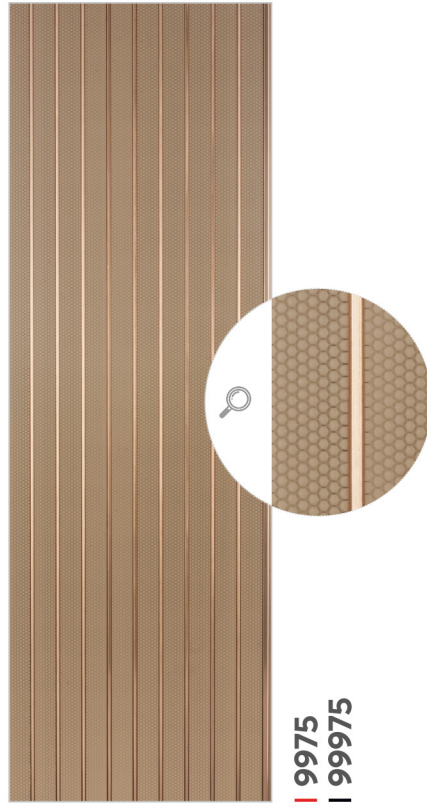

Termite
Resistant

Borer
Resistant

Water
Resistant

INTRIGUING

- 
Wider Width
- 
Quick Installation
- 
Less Waste On Overlapping
- 
Termite Resistant
- 
Borer Resistant
- 
Water Resistant

Sizes
8'x1' Ft. | 9.5'x1' Ft.

Click Product for
FULL
Sheet View

DEFINITIVE

- 
Wider Width
- 
Quick Installation
- 
Less Wastage On Overlapping
- 
Termite Resistant
- 
Borer Resistant
- 
Water Resistant

Sizes
8'x1' Ft. | 9.5'x1' Ft.

Click Product for
FULL
Sheet View