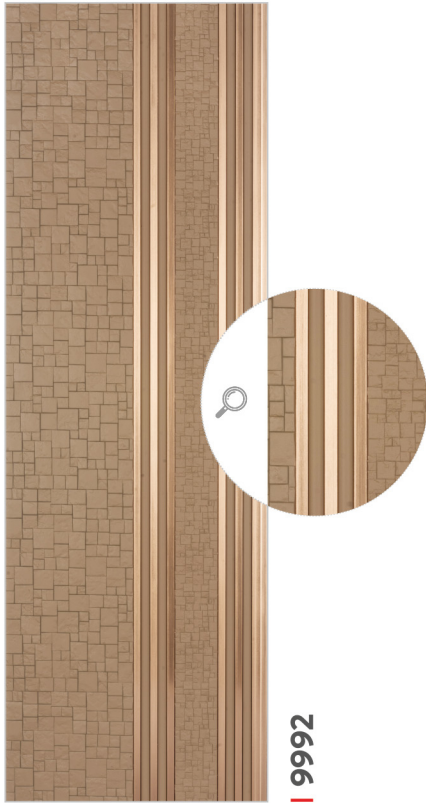

Termite Resistant

Borer Resistant

Water Resistant

Sizes

8'x1' Ft. | 9.5'x1' Ft.

Click Product for **FULL** Sheet View

MAGNIFICENT

Unique and can definitely also play a magnificent role in modern and classic homes and architectures.

Wider Width

Quick Installation

Less Wastage On Overlapping

Termite Resistant

Borer Resistant

Water Resistant

Sizes

8'x1' Ft. | **9.5'x1' Ft.**

DECOROUS

- 
Wider Width
- 
Quick Installation
- 
Less Wastage On Overlapping
- 
Termite Resistant
- 
Borer Resistant
- 
Water Resistant

Sizes
8'x1' Ft. | 9.5'x1' Ft.

Click Product for
FULL
Sheet View

AWE-INSPIRING

- 
Wider Width
- 
Quick Installation
- 
Less Wastage On Overlapping
- 
Termite Resistant
- 
Borer Resistant
- 
Water Resistant

Sizes
| 8'x1' Ft. | 9.5'x1' Ft.

Click Product for
FULL
Sheet View

9992

9994

9995
99995