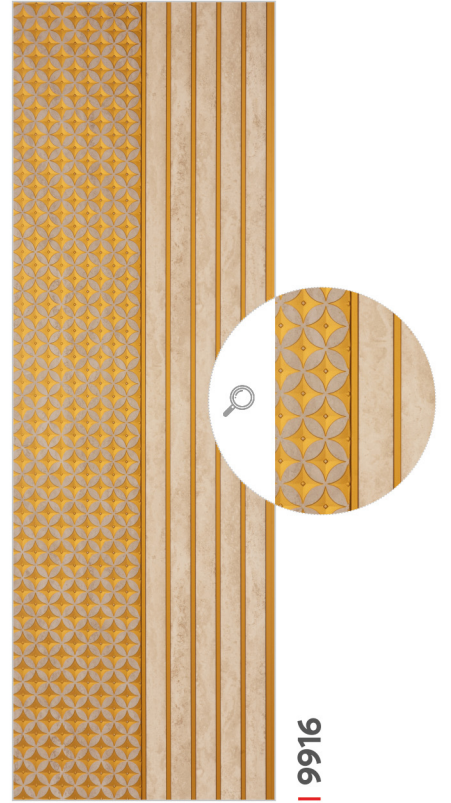

Termite Resistant

Borer Resistant

Water Resistant

Sizes

8'x1' Ft. | 9.5'x1' Ft.

Click Product for **FULL** Sheet View

MAGNIFICENT

Unique and can definitely also play a magnificent role in modern and classic homes and architectures.

Wider Width

Quick Installation

Less Wastage On Overlapping

Termite Resistant

Borer Resistant

Water Resistant

Sizes

8'x1' Ft. | **9.5'x1' Ft.**

DECOROUS

- 
Wider Width
- 
Quick Installation
- 
Less Wastage On Overlapping
- 
Termite Resistant
- 
Borer Resistant
- 
Water Resistant

Sizes
8'x1' Ft. | 9.5'x1' Ft.

Click Product for
FULL
Sheet View

AWE-INSPIRING

- 
Wider Width
- 
Quick Installation
- 
Less Wastage On Overlapping
- 
Termite Resistant
- 
Borer Resistant
- 
Water Resistant

Sizes
| 8'x1' Ft. | 9.5'x1' Ft.

Click Product for
FULL
Sheet View

9992

9994

9995
99995