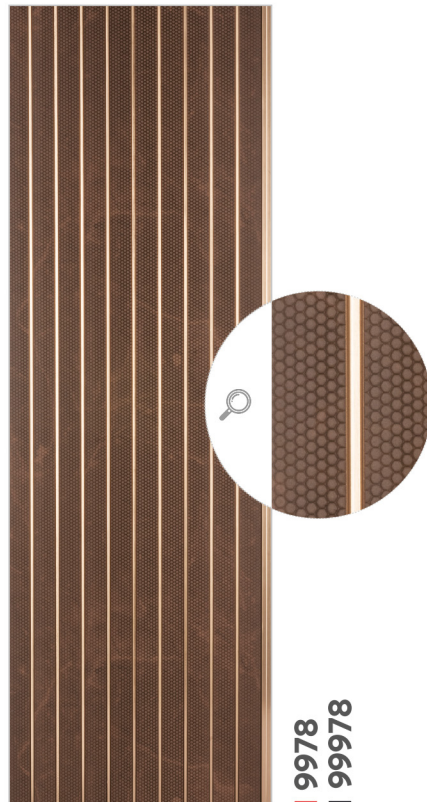

Termite
Resistant

Borer
Resistant

Water
Resistant

INTRIGUING

- 
Wider Width
- 
Quick Installation
- 
Less Waste On Overlapping
- 
Termite Resistant
- 
Borer Resistant
- 
Water Resistant

Sizes
8'x1' Ft. | 9.5'x1' Ft.

Click Product for
FULL
Sheet View

DEFINITIVE

- 
Wider Width
- 
Quick Installation
- 
Less Wastage On Overlapping
- 
Termite Resistant
- 
Borer Resistant
- 
Water Resistant

Sizes
8'x1' Ft. | 9.5'x1' Ft.

Click Product for
FULL
Sheet View